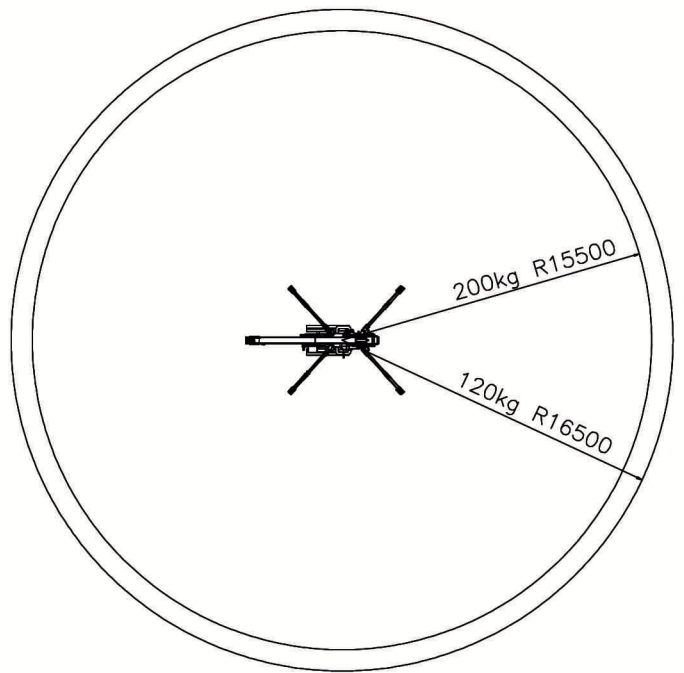

RAGNO TSJ 39/C

Palazzani
INDUSTRIE

25050 PADERNO F.C. (BS) - ITALY
Tel: ++39 030 6857073 – Fax: ++39 030 657079
www.palazzani.it – platforms@palazzani.it

COMPANY WITH
QUALITY SYSTEM
CERTIFIED BY DNV
= ISO 9001 =

NC 367 A 14